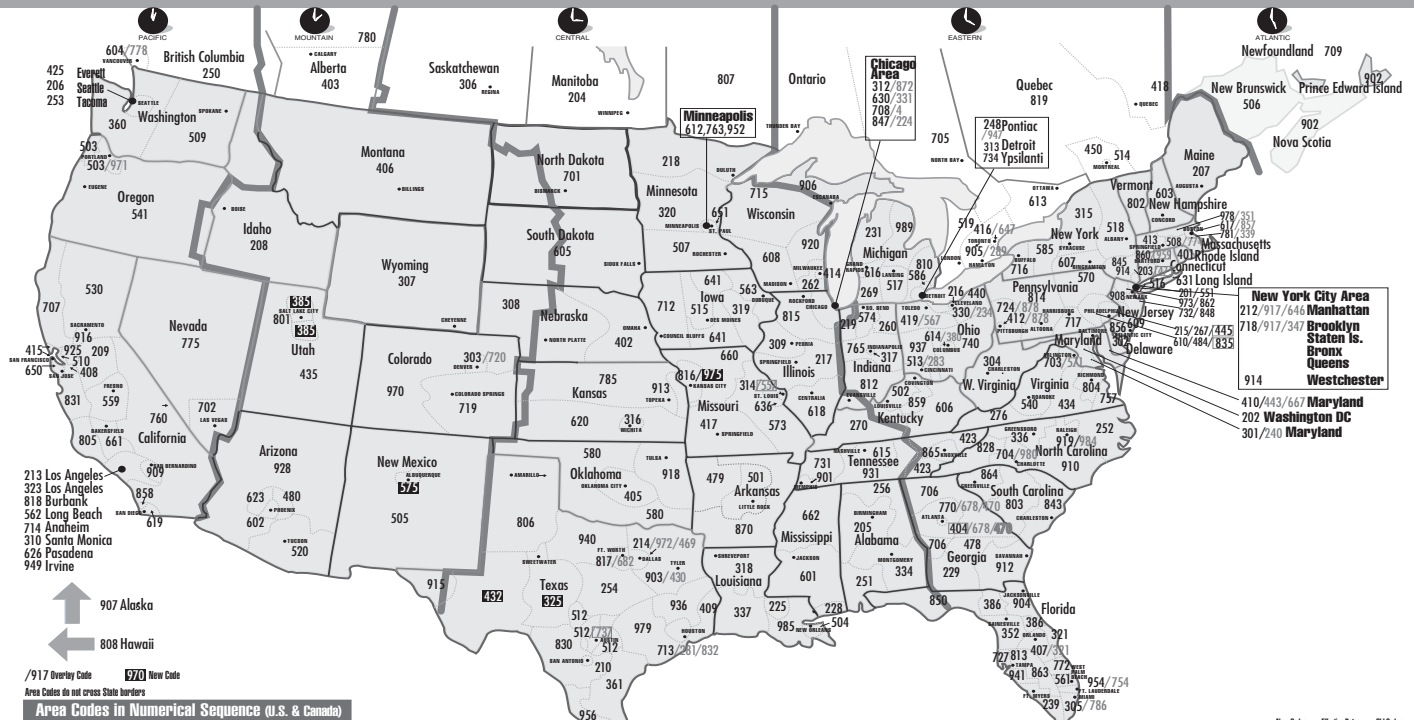

Telephone Area Code Map

Effective Date of Map: 8-1-03

21

Area Codes in Numerical Sequence (U.S. & Canada)

Area Codes